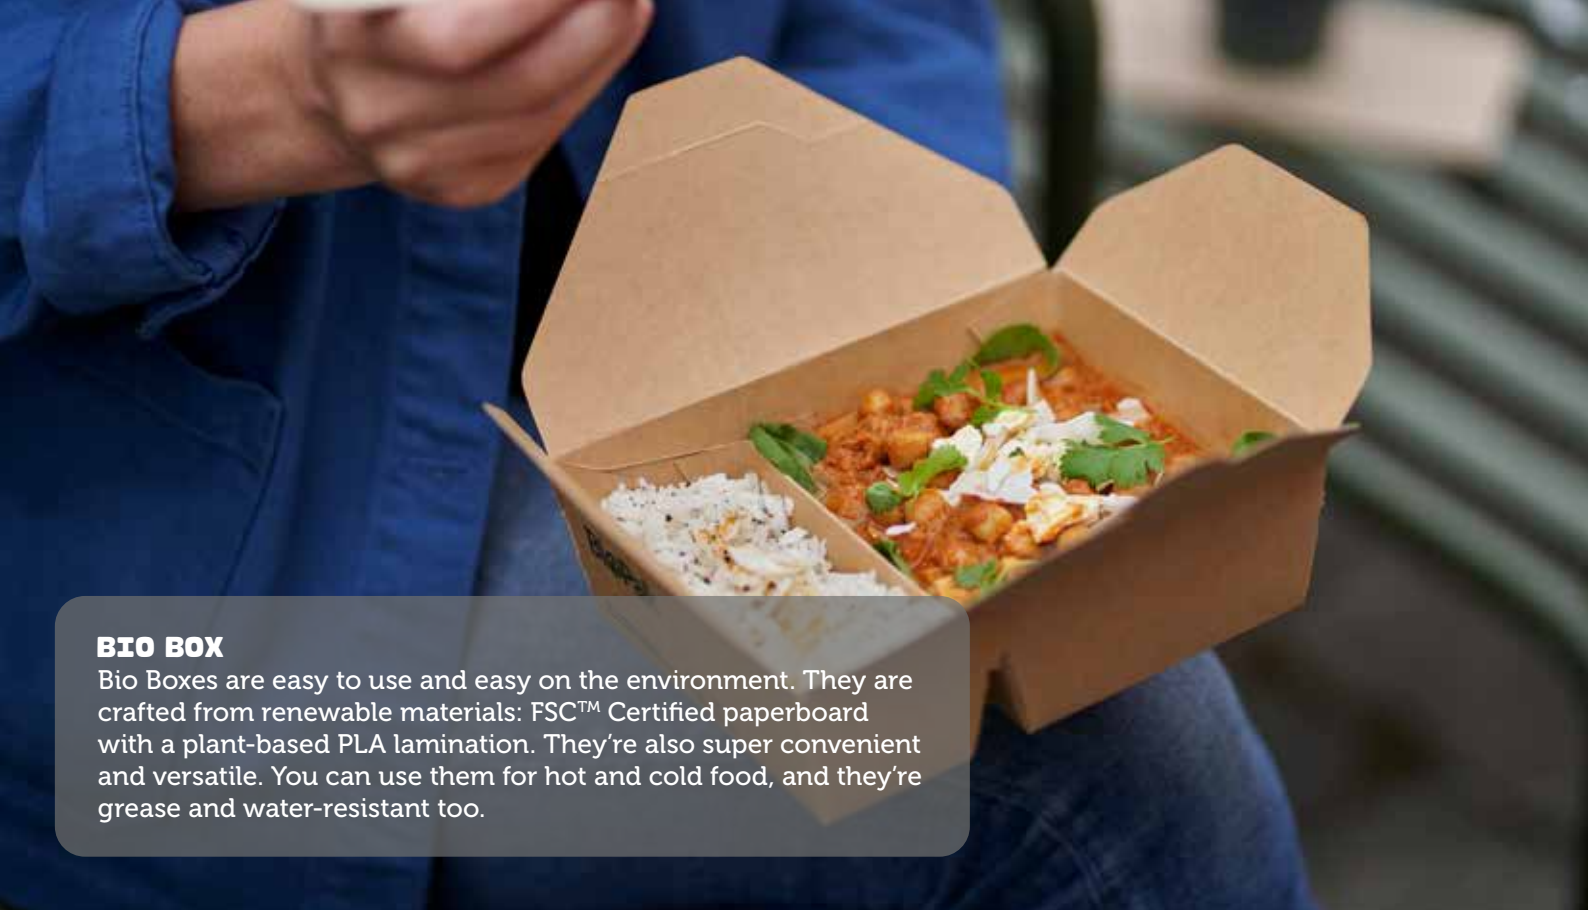

BIO BOX

Bio Boxes are easy to use and easy on the environment. They are crafted from renewable materials: FSC™ Certified paperboard with a plant-based PLA lamination. They're also super convenient and versatile. You can use them for hot and cold food, and they're grease and water-resistant too.

BIO BOX

PLA-coated FSC™ certified paperboard +100°C

Customisable

Responsibly sourced

Renewable material

Stackable

Microwave safe

*

Bio Box Noodle Small
480ml
198032
92x74x85mm
Paperboard PLA-coated
50pcs/cu | 10cu/sku

*

Bio Box Noodle Large
960ml
198033
114x98x110mm
Paperboard PLA-coated
50pcs/cu | 10cu/sku

*

Bio Box 2-comp
400/480ml
199177
170x140x50mm
Paperboard PLA-coated
50pcs/cu | 4cu/sku

*

Bio Box Medium
1000ml
198030
171x140x64mm
Paperboard PLA-coated
50pcs/cu | 4cu/sku