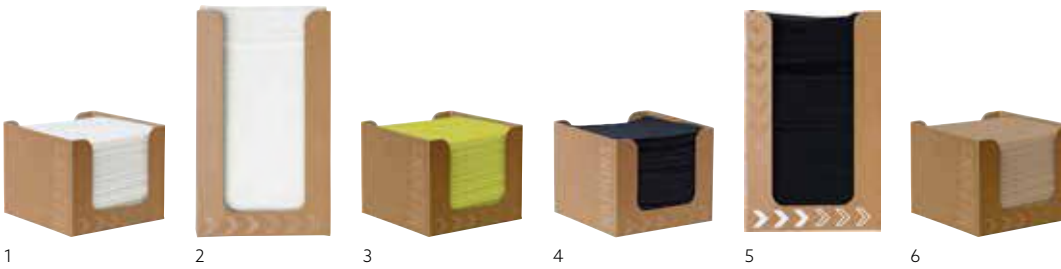

BIO DUNISOFT® DISPENSER, 20 X 20 CM

NO	ARTICLE	DESCRIPTION	PACK			
1	202942	Brown, Bio Dunisoft® White Napkin	24 x 50	•	•	
2	202943	Brown, Bio Dunisoft® White Napkin	12 x 100	•	•	
3	202944	Brown, Bio Dunisoft® Kiwi Napkin	24 x 50	•	•	

NO	ARTICLE	DESCRIPTION	PACK			
4	202945	Brown, Bio Dunisoft® Black Napkin	24 x 50	•	•	
5	202946	Brown, Bio Dunisoft® Black Napkin	12 x 100	•	•	
6	202947	Brown, Bio Dunisoft® Eco Brown Napkin	24 x 50	•	•