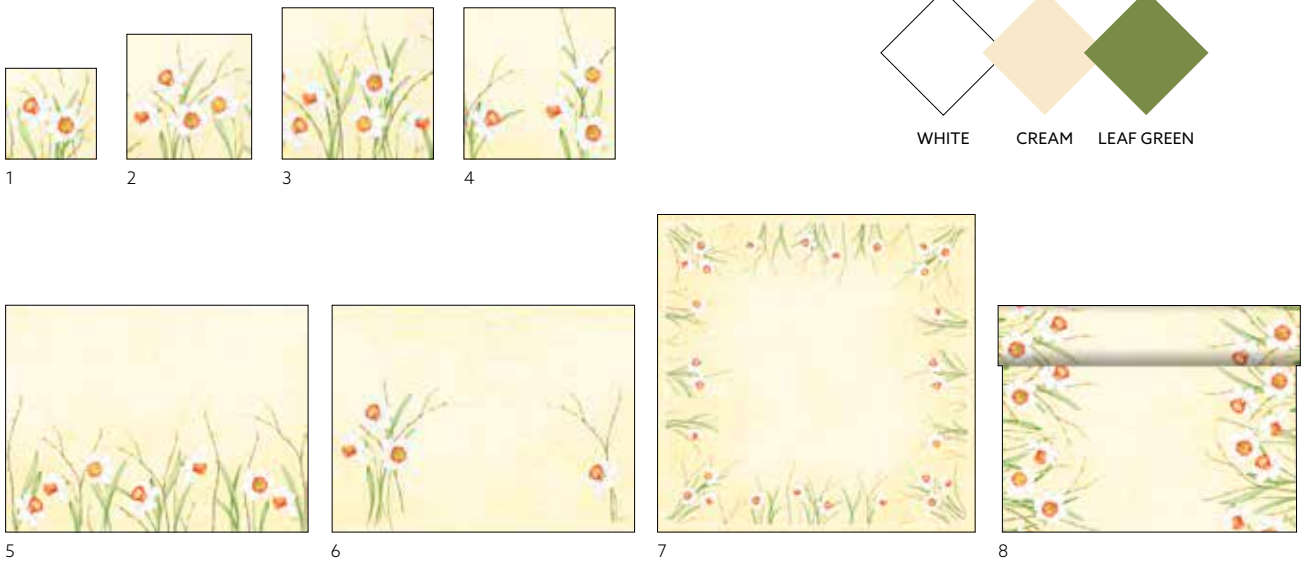

NO	ART.	DESCRIPTION	PACK			
1	199121	Tissue Napkin, 3-ply, 24 x 24 cm	20 x 50	•	•	•
2	199129	Tissue Napkin, 3-ply, 33 x 33 cm	10 x 50	•	•	•
3	199128	Tissue Napkin, 3-ply, 40 x 40 cm	4 x 250	•	•	•
4	199139	Dunisoft® Napkin, 40 x 40 cm	6 x 60	•	•	•
5	199127	Paper Placemat, 30 x 40 cm	4 x 250	•	•	•

NO	ART.	DESCRIPTION	PACK			
6	199126	Dunichel® Placemat, 30 x 40 cm	5 x 100	•	•	•
7	199124	Dunisilk® Slipcover, 84 x 84 cm	5 x 20	•	•	•
	199122	Dunichel® Slipcover, 84 x 84 cm	5 x 20	•	•	•
8	199138	Dunichel® Tête-à-Tête, 0,4 x 24 m	4 x 1	•	•	•