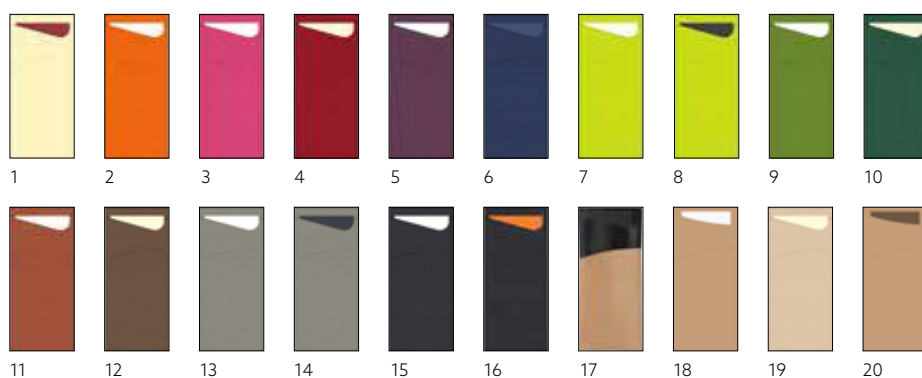

DUNI SACCHETTO® TISSUE, 8,5 X 19 CM

*All
in one*

NO	ARTICLE	DESCRIPTION	PACK			
1	450056	Cream, Bordeaux Napkin	5 x 100	•		
2	197950	Sun Orange, White Napkin	5 x 100	•		
3	166040	Fuchsia, White Napkin	5 x 100	•		
4	450057	Bordeaux, Cream Napkin	5 x 100	•		
5	165593	Plum, White Napkin	5 x 100	•		
6	450055	Dark Blue, Dark Blue Napkin	5 x 100	•		
7	450052	Kiwi, White Napkin	5 x 100	•		
8	161086	Kiwi, Black Napkin	5 x 100	•		
9	186954	Leaf Green, White Napkin	5 x 100	•		
10	450054	Dark Green, Cream Napkin	5 x 100	•		

NO	ARTICLE	DESCRIPTION	PACK			
11	197952	Earth Terra, White Napkin	5 x 100	•		
12	151849	Café, Cream Napkin	5 x 100	•		
13	156950	Grey, White Napkin	5 x 100	•		
14	161087	Granite Grey, Black Napkin	5 x 100	•		
15	151853	Black, White Napkin	5 x 100	•		
16	178643	Black, Sun Orange Napkin	5 x 100	•		
17	176893	Eco Brown/Black, Black Napkin	4 x 100	•		
18	165592	Eco Brown, White Napkin	4 x 100	•		
19	450050	Natural, Cream Napkin	5 x 100	•		
20	178644	Eco Brown, Chestnut Napkin	4 x 100	•