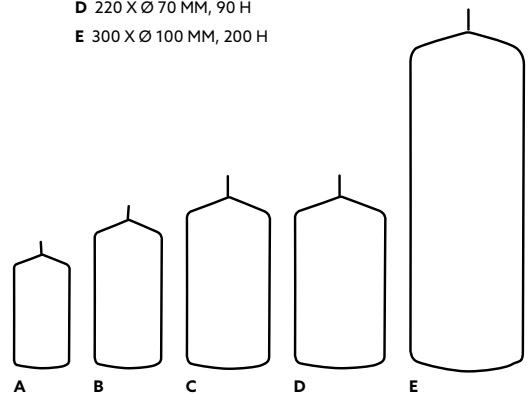

## PILLAR CANDLE, 300 X 100 MM, 200 H

- Long burn time
- Clean burning

1

NO	ARTICLE	DESCRIPTION	PACK	
1	196782	White	4 x 1	•

Up to 200  
cosy hours

- A 100 X Ø 50 MM, 20 H
- B 130 X Ø 60 MM, 40 H
- C 150 X Ø 80 MM, 60 H
- D 220 X Ø 70 MM, 90 H
- E 300 X Ø 100 MM, 200 H