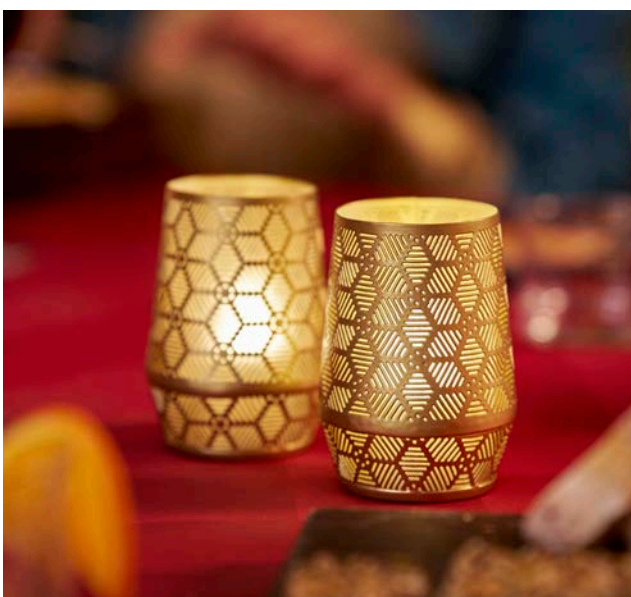

CANDLE HOLDER ANOUSH, 75 MM X 100 MM

- Crafted to set the mood
- Inner shell optimises LED glow
- Durable material

NO	ARTICLE	DESCRIPTION	PACK		
1	208770	Gold, Metal	4 x 1