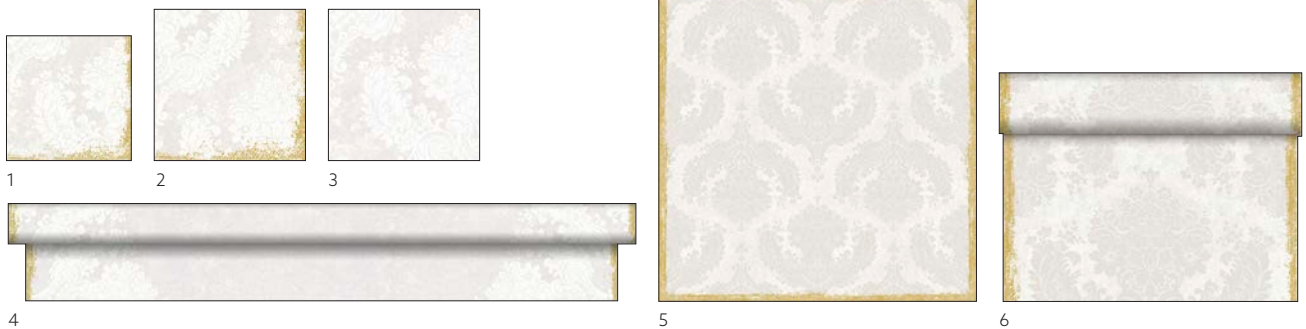

RICH DAMAST BLACK

1 NEW

2 NEW

New

NO	ART.	DESCRIPTION	PACK			
1	223754	Dunilin® Napkin, 40 x 40 cm	12 x 45	•	•	
2	223755	Bio Dunicel® Tête-à-Tête, perforated every 120 cm 0,4 x 24 m	4 x 1	•		

ROYAL WHITE

NO	ART.	DESCRIPTION	PACK			
1	174195	Tissue Napkin, 3-ply, 33 x 33 cm	10 x 50	•		
	174207	Tissue Napkin, 3-ply, 33 x 33 cm	4 x 250	•		
2	174225	Tissue Napkin, 3-ply, 40 x 40 cm	4 x 250	•		
	174228	Classic Napkin, 40 x 40 cm	6 x 50	•		
3	186604	Dunilin® Napkin, 40 x 40 cm	12 x 45	•	•	