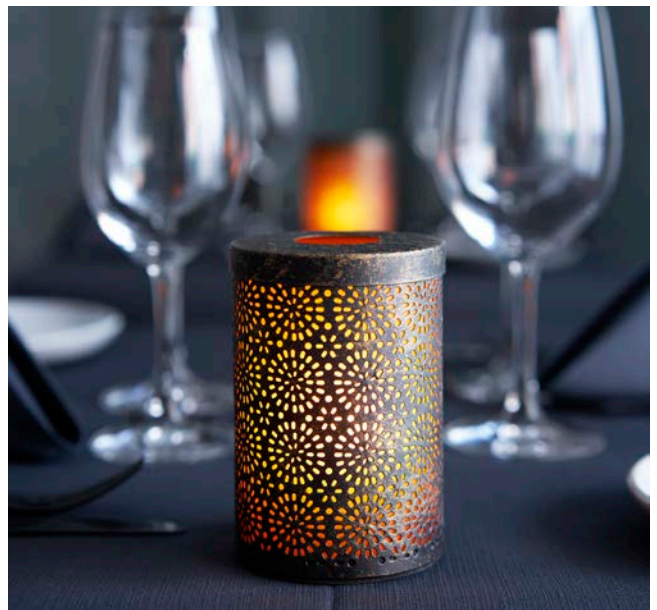

CANDLE HOLDER SHIMMER, 100 X Ø 80 MM

1

- Use with candles or LED
- Design optimises glow from light
- Inspiration from nature ideal for attracting guests

NO	ARTICLE	DESCRIPTION	PACK		
1	188173	White, Frosted Glass	6 x 1		

CANDLE HOLDER PEACOCK, 140 X 75 MM

1

- Compact form, on-trend metallic look
- Inner shell optimises LED glow
- Durable material

NO	ARTICLE	DESCRIPTION	PACK		
1	181015	Gold, Metal	4 x 1		

CANDLE HOLDER DARA

1

- Compact form, on-trend metallic look
- Inner shell optimises LED glow
- Durable material

NO	ARTICLE	DESCRIPTION	PACK		
1	192534	Brushed Metal	4 x 1