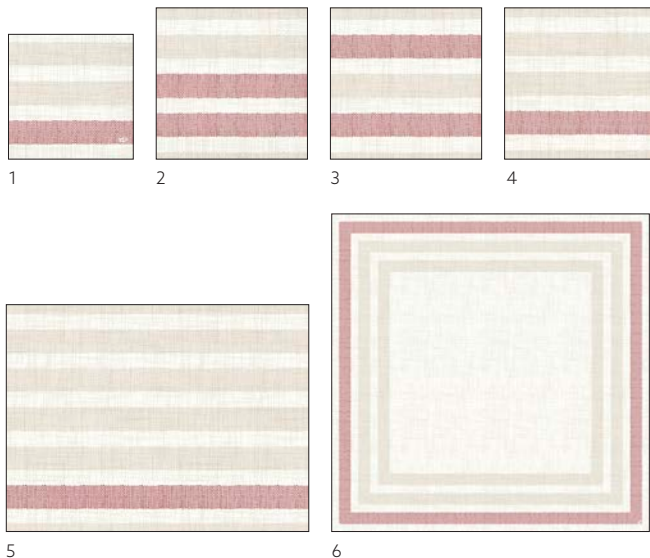

RIGATO BORDEAUX