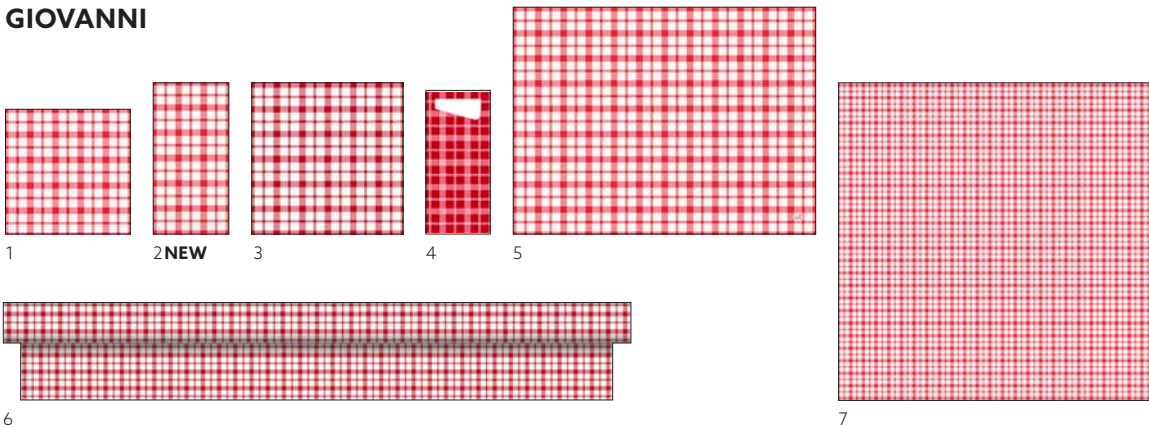

GIOVANNI

1

2 **NEW**

3

4

5

6

7

NO	ART.	DESCRIPTION	PACK			
1	168130	Tissue Napkin, 3-ply, 33 x 33 cm	4 x 250	•	•	
2	224318	Tissue Napkin, 3-ply, 1/8 Head Folded 40 x 40 cm	5 x 250	•	•	
3	186712	Dunisoft® Napkin, 40 x 40 cm	12 x 60	•		
4	168423	Duni Sacchetto®, Cutlery Pockets, Tissue, 1/12 Folded 8,5 x 19 cm	5 x 100	•		

NO	ART.	DESCRIPTION	PACK			
5	168296	Paper Placemat, 30 x 40 cm	4 x 250	•		
6	186653	Dunichel® Banquet Reel, 1,18 x 25 m	2 x 1	•		
7	168165	Dunichel® Slipcover, 84 x 84 cm	5 x 20	•		
	168313	Dunisilk® Slipcover, 84 x 84 cm	5 x 20	•