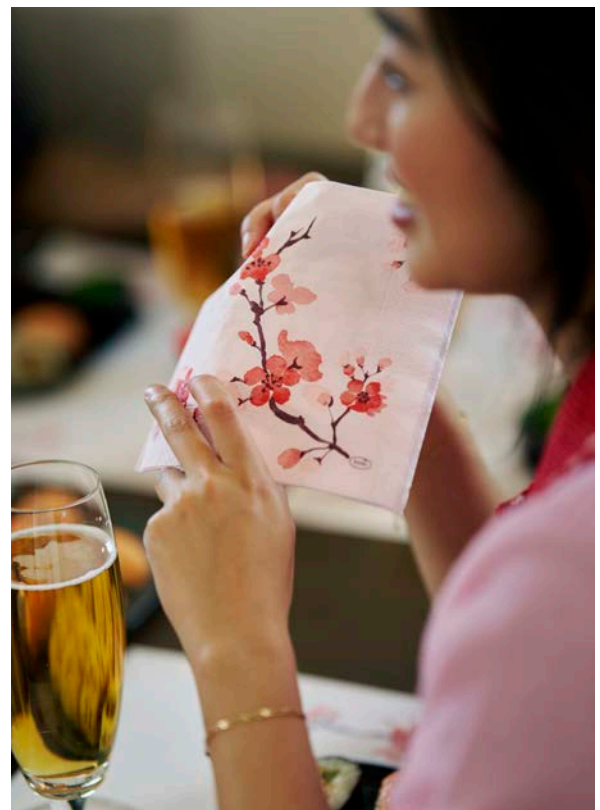

New

NO	ART.	DESCRIPTION	PACK			
1	212475	Tissue Napkin, 3-ply, 33 x 33 cm	10 x 50	•	•	•
2	212478	Paper Placemat, 30 x 40 cm	4 x 250	•	•	•