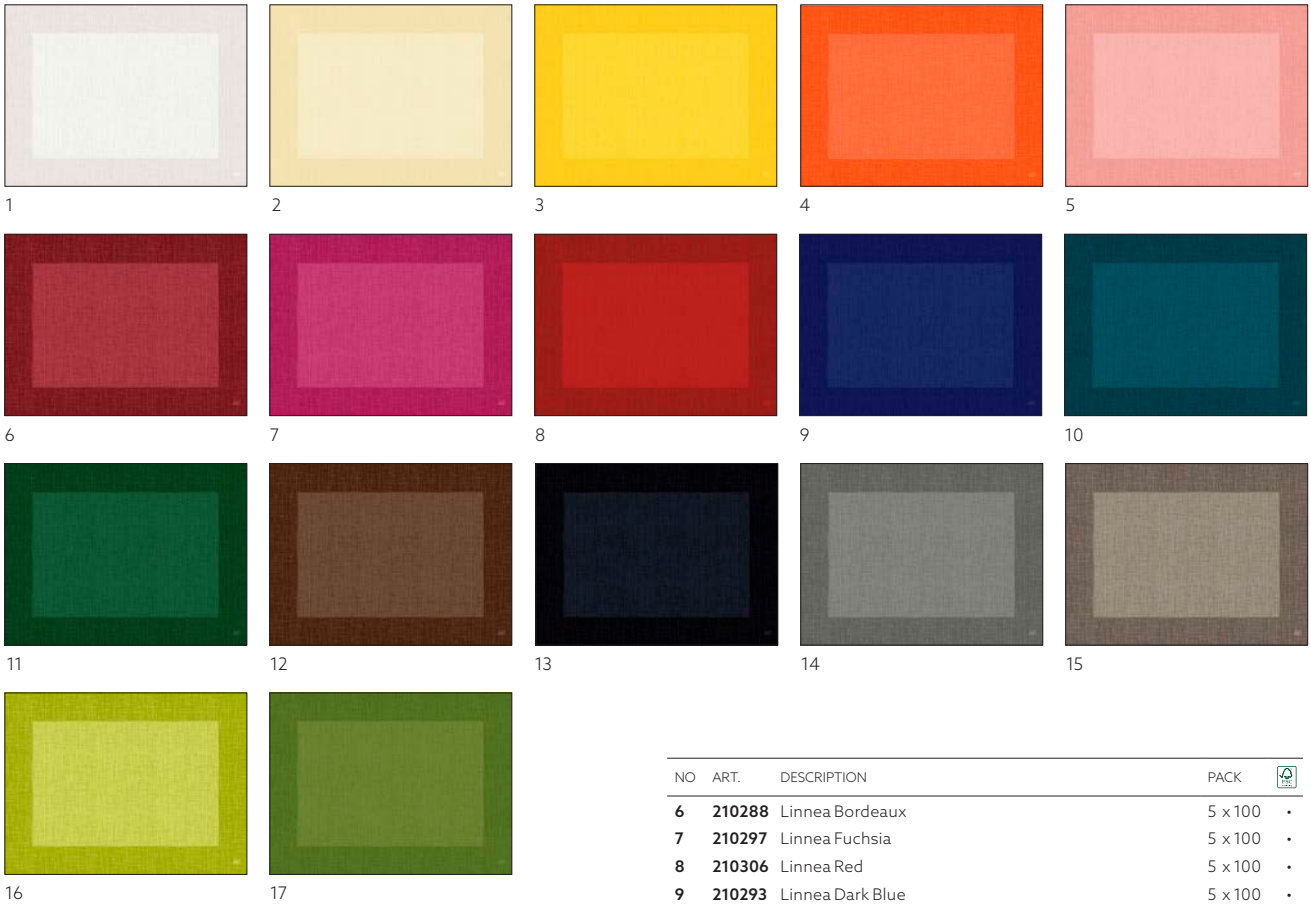

BIO DUNICEL® PLACEMAT, 30 X 40 CM