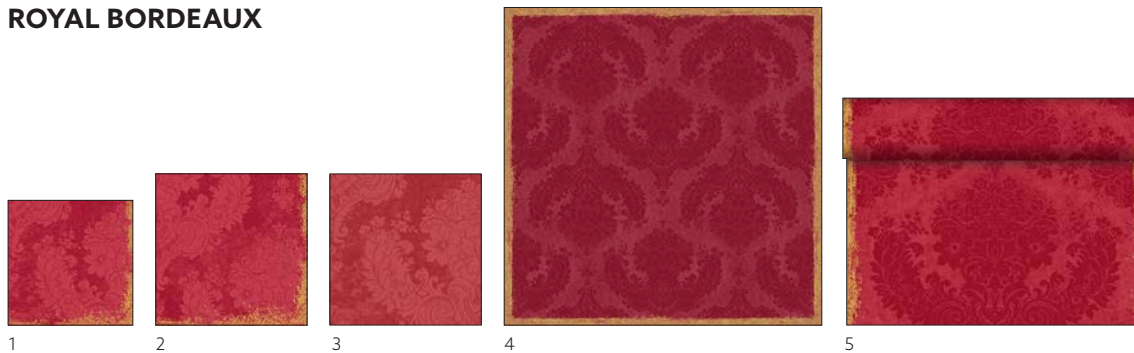

ROYAL BORDEAUX

NO	ART.	DESCRIPTION	PACK			
1	174209	Tissue Napkin, 3-ply, 33 x 33 cm	4 x 250	•		
2	174230	Classic Napkin, 40 x 40 cm	6 x 50	•		
3	186606	Dunilin® Napkin, 40 x 40 cm	12 x 45	•	•	

NO	ART.	DESCRIPTION	PACK			
4	174369	Dunisilk® Slipcover, 84 x 84 cm	5 x 20	•		
	174295	Dunicel® Slipcover, 84 x 84 cm	5 x 20	•		
5	183402	Dunicel® Tête-à-Tête, perforated every 120 cm 0,4 x 24 m	4 x 1	•