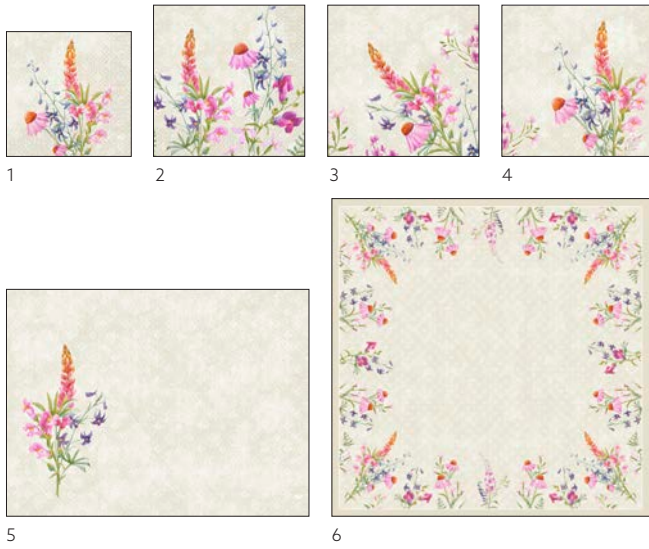

FLORET

MATCHING COLOURS

NO	ART.	DESCRIPTION	PACK			
1	195830	Tissue Napkin, 3-ply, 33 x 33 cm	10 x 50	•	•	•
	195831	Tissue Napkin, 3-ply, 33 x 33 cm	4 x 250	•	•	•
2	224308	Tissue Napkin, 3-ply, 40 x 40 cm	5 x 250	•	•	•
3	195833	Classic Napkin, 40 x 40 cm	6 x 50	•	•	•
4	195834	Dunisoft® Napkin, 40 x 40 cm	6 x 60	•	•	•