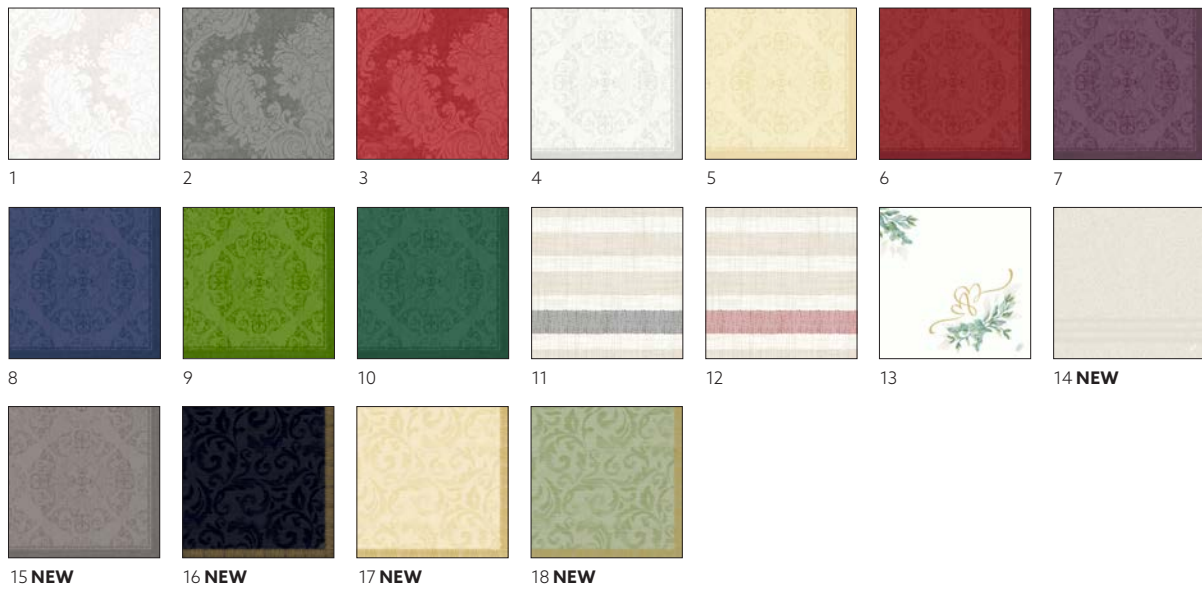

DUNILIN®, 40 X 40 CM