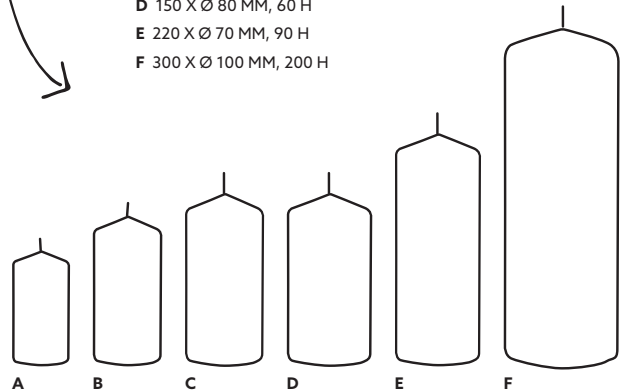

PILLAR CANDLE, 300 X 100 MM, 200 H

- Long burn time
- Clean burning

1

NO	ARTICLE	DESCRIPTION	PACK		
1	196782	White	4 x 1	•	

*Up to 200
cosy hours*

- A 100 X Ø 50 MM, 20 H
- B 130 X Ø 60 MM, 40 H
- C 150 X Ø 70 MM, 50 H
- D 150 X Ø 80 MM, 60 H
- E 220 X Ø 70 MM, 90 H
- F 300 X Ø 100 MM, 200 H