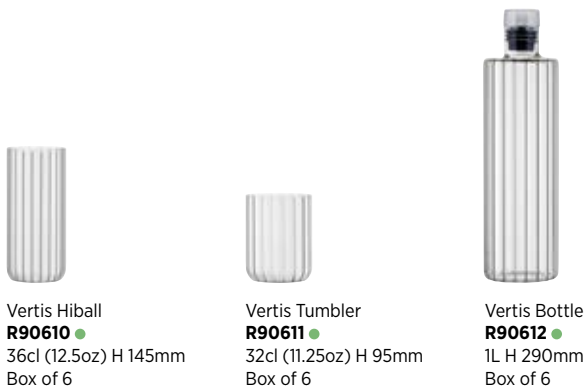

## Vertis

A wonderfully versatile collection created from Borosilicate glass. Vertis features a strong ribbed design and is enhanced by the addition of a tall slender bottle.

Vertis Hiball  
**R90610** ●  
36cl (12.5oz) H 145mm  
Box of 6