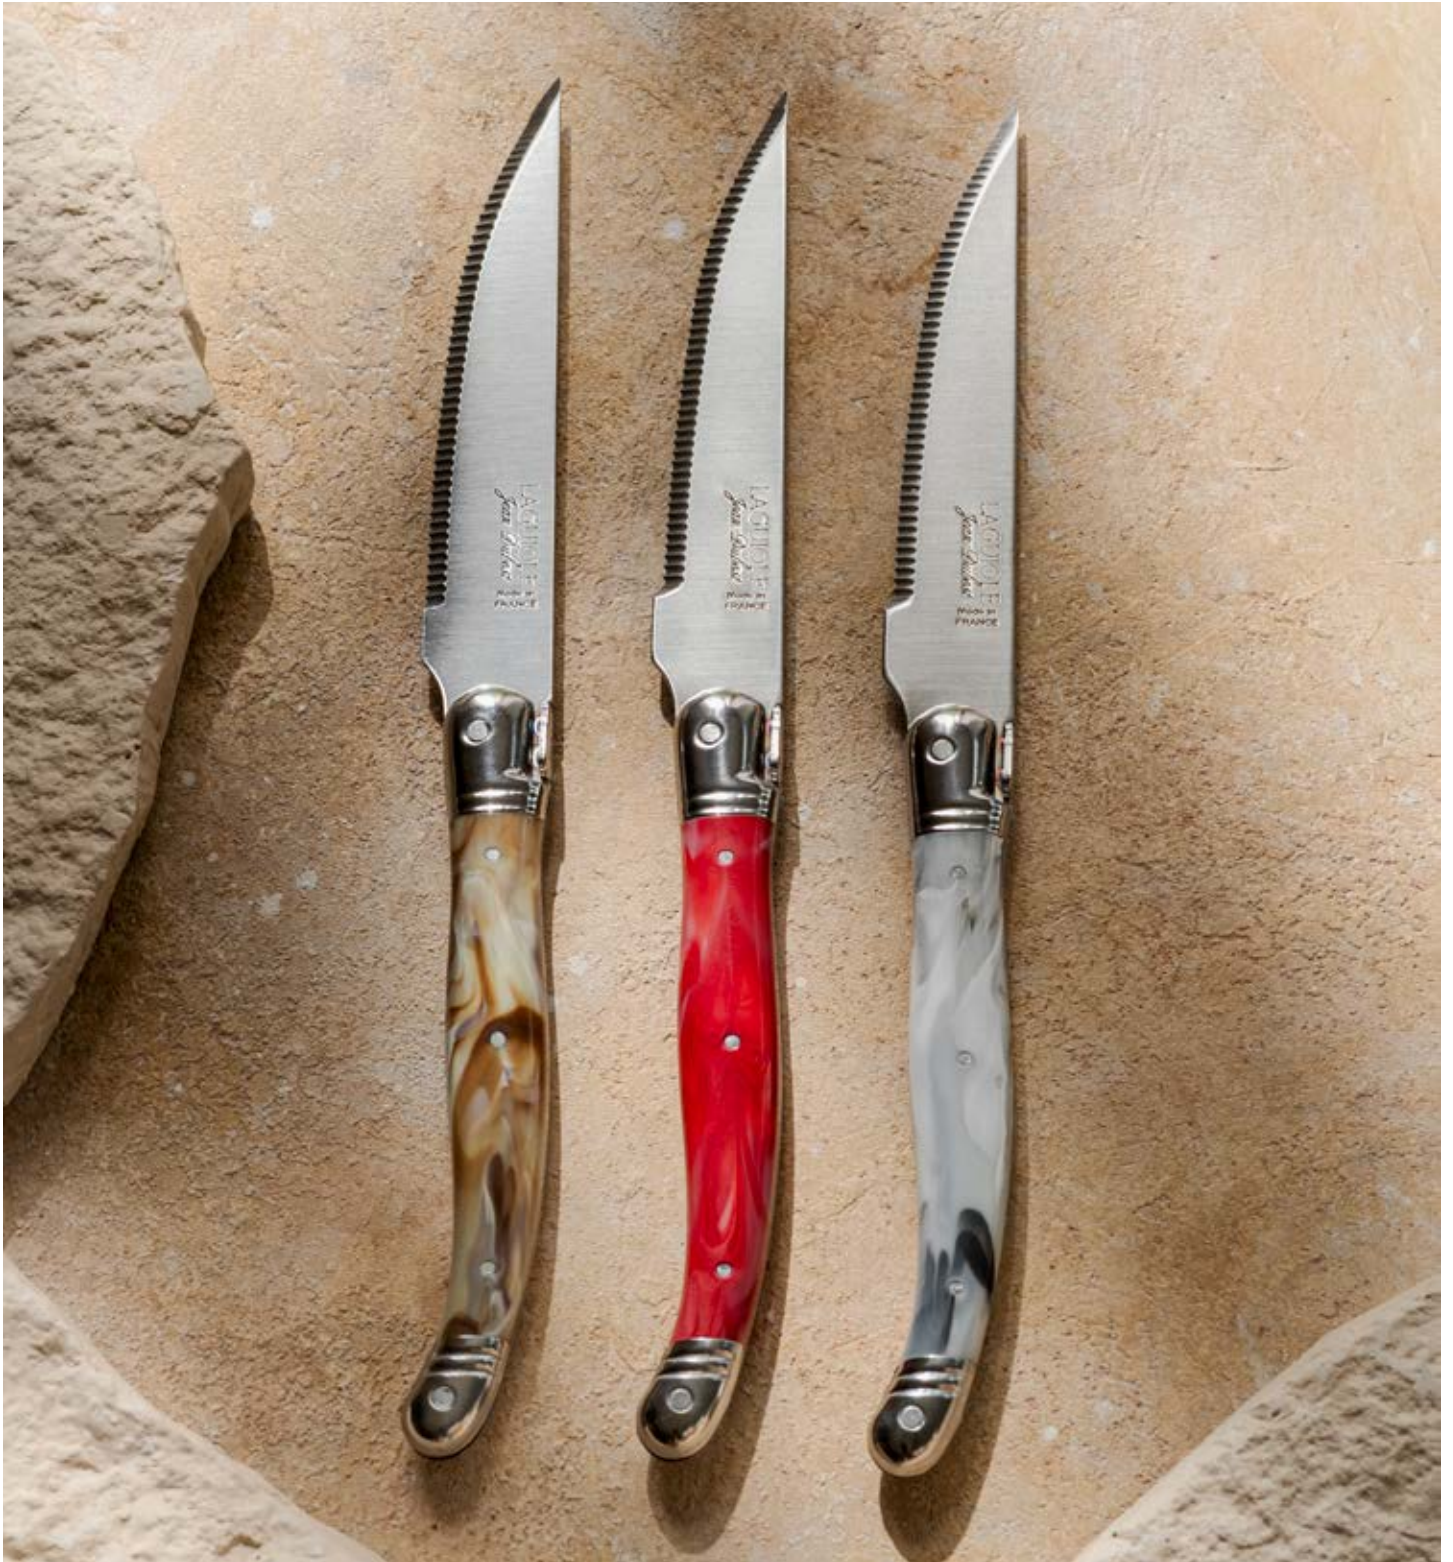

### Precision crafted excellence

Laguiole steak knives by Jean Dubost are perfect statement pieces. With handles available in various colours and finishes, Laguiole knives add something special to the tabletop. Each Laguiole knife is subjected to a special firing process, providing blade flexibility and a long lasting, perfect cut.